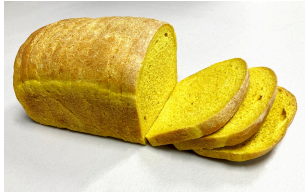

# TABLE OF CONTENTS

**Sandwich Breads** ..... 2

## SANDWICH BREADS

Image	SKU	Product	Price
	7070	Healthy White Sandwich Bread	\$5.99
	7072	100% Stoneground Whole Wheat Bread	\$5.99
	7074	Rustic Sourdough	\$6.99
	7075	Whole Grain Sprouted Sourdough	\$7.99
	7076	Worlds Best Sprouted Rye Sourdough	\$7.99
	7078	Awesome Sprouted Oatmeal Sourdough	\$7.99
	7079	100% Sprouted Spelt Sourdough	\$8.99