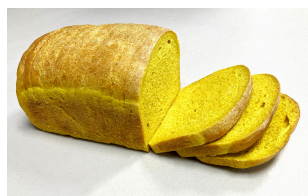

TABLE OF CONTENTS

Sandwich Breads 2

SANDWICH BREADS

Image	SKU	Product	Price
	7070	Healthy White Sandwich Bread	\$5.99
	7072	100% Stoneground Whole Wheat Bread	\$5.99
	7074	Rustic Sourdough	\$6.99
	7075	Whole Grain Sprouted Sourdough	\$7.99
	7076	Worlds Best Sprouted Rye Sourdough	\$7.99
	7078	Awesome Sprouted Oatmeal Sourdough	\$7.99
	7079	100% Sprouted Spelt Sourdough	\$8.99

7080

Turmeric Sourdough

\$7.99

7081

Cinnamon Sourdough

\$7.99

7082

Cinnamon Sprouted
Sourdough -
Sweetened with Dates