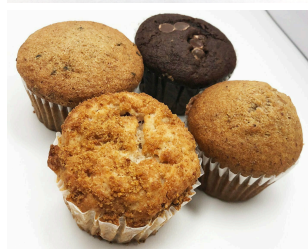

7161 Muffin Sampler
(Sourdough) $7.99